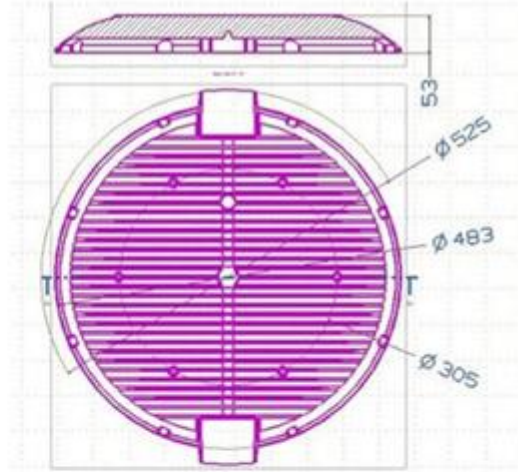

LDN-HB Series

Model	WATTAGE	MATERIAL	SURFACE FINISH
LDN-HB180	60-180W	AL-ADC12	Powder coated

LEDONIX Technologies Private Limited

No. 1 & 14, Postal Colony, Sanjaynagar, Bangalore - 560 094, India
Off: +91-80-4099 8845 Direct: +91-96863 31758 / 98454 56486
eMail: sales@ledlightfixtures.in Web: www.ledlightfixtures.in

Jin Da (HK) Limited

Unit D1, 11/F, Wing Tat Commercial Building
97 Bonham Strand East, Sheung Wan, Hong Kong
Off: 3069 6900 Fax: 3069 6901